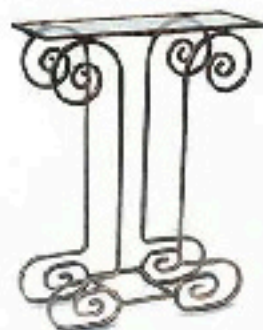

Windsor - just the name inspires affection and nostalgia. This broad range of wrought iron furniture follows traditional lines long established utilising hand scrolled features and providing the continuity of theme throughout the design of all the pieces. The Windsor products sit equally at home within the dining room, kitchen

Padded Back Chair

Rectangular Dining Table

Padded Back Carver

Settee

Armchair

Carver

Circular Dining

Chair

Fancy Coffee Table

Coffee Table

Console Table

Tables and shelf sets are supplied with glass or timber tops including a wide range of different pine and ash finishes.

Please see separate colour sheet for alternative paint finishes and timber tops.

Lamp Table

Display Shelves

Dimensions and Specifications

Windsor Range Product	Height	Wood Tops Length	Depth	Height	Glass Tops Length	Depth
Chair	1040	415	445	N/a	N/a	N/a
Carver	1040	445	445	N/a	N/a	N/a
Padded Back Chair	1040	415	445	N/a	N/a	N/a
Padded Back Carver	1040	445	445	N/a	N/a	N/a
Rectangular Dining Table	785	1800	900	755	1800	900
Large Rectangular Dining	785	2200	900	755	2200	900
Circular Dining	785	1100 Dia	N/a	755	1100 Dia	N/a
Large Circular Dining	785	1300 Dia	N/a	755	1300 Dia	N/a
Display Shelves	2000	955	345	2000	955	345
Corner Shelves	2000	400	400	2000	400	400
Console Table	940	865	365	920	785	285
Large Console Table	940	1080	430	920	1000	350
Coffee Table	490	1100	700	470	1100	700
Large Coffee Table	490	900	900	470	900	900
Fancy Coffee Table	500	1100	630	490	1100	630
Lamp Table	510	560	560	500	560	560
Settee	880	1640	730	N/a	N/a	N/a
Armchair	880	1200	710	N/a	N/a	N/a