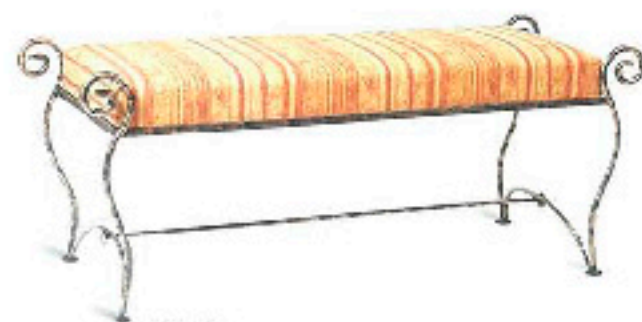

Headboard

Dressing Table

Bedside Table

Portrait Mirror

Landscape Mirror

Stool

Ottoman

Chaise

Dimensions and Specifications

Windsor Range Product	Height	Wood Tops		Height	Glass Tops	
		Length	Depth		Length	Depth
Stool	570	650	445	N/a	N/a	N/a
Ottoman	570	1410	530	N/a	N/a	N/a
3'0" Headboard/Bed	1200	1905	915	N/a	N/a	N/a
4'6" Headboard/Bed	1200	1905	1370	N/a	N/a	N/a
5'0" Headboard/Bed	1200	1980	1525	N/a	N/a	N/a
Bedside Table	600	560	400	600	560	400
Chaise	1170	1400	510	N/a	N/a	N/a
Landscape Mirror	N/a	N/a	N/a	760	830	N/a
Portrait Mirror	N/a	N/a	N/a	1050	620	N/a
Dressing Table	785	850	450	755	770	370
Large Dressing Table	785	1100	450	755	1020	370

Windsor - just the name inspires affection and nostalgia. This broad range of wrought iron furniture follows traditional lines long established utilising hand scrolled features and providing the continuity of theme throughout the design of all the pieces. The Windsor products sit equally at home within the dining room, kitchen