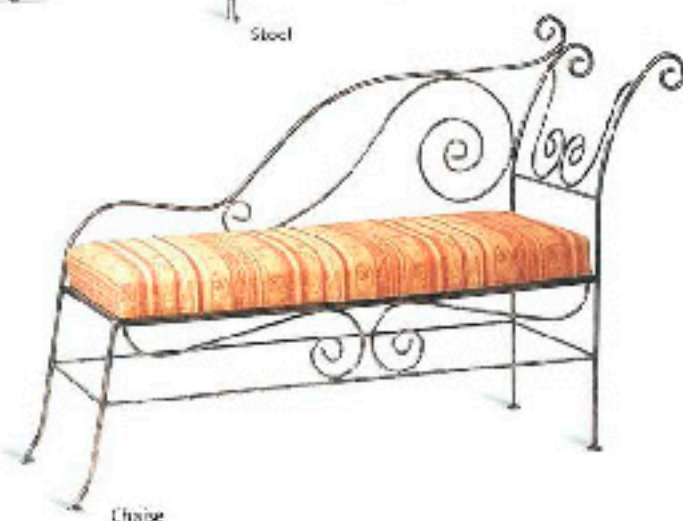

Headboard

Dressing Table

Bedside Table

Portrait Mirror

Landscape Mirror

Stool

Ottoman

Chaise

Dimensions and Specifications

Windsor Range Product	Height	Wood Tops		Height	Glass Tops	
		Length	Depth		Length	Depth
Stool	570	650	445	N/a	N/a	N/a
Ottoman	570	1410	530	N/a	N/a	N/a
3'0" Headboard/Bed	1200	1905	915	N/a	N/a	N/a
4'6" Headboard/Bed	1200	1905	1370	N/a	N/a	N/a
5'0" Headboard/Bed	1200	1980	1525	N/a	N/a	N/a
Bedside Table	600	560	400	600	560	400
Chaise	1170	1400	510	N/a	N/a	N/a
Landscape Mirror	N/a	N/a	N/a	760	830	N/a
Portrait Mirror	N/a	N/a	N/a	1050	620	N/a
Dressing Table	785	850	450	755	770	370
Large Dressing Table	785	1100	450	755	1020	370

Windsor - just the name inspires affection and nostalgia. This broad range of wrought iron furniture follows traditional lines long established utilising hand scrolled features and providing the continuity of theme throughout the design of all the pieces. The Windsor products sit equally at home within the dining room, kitchen