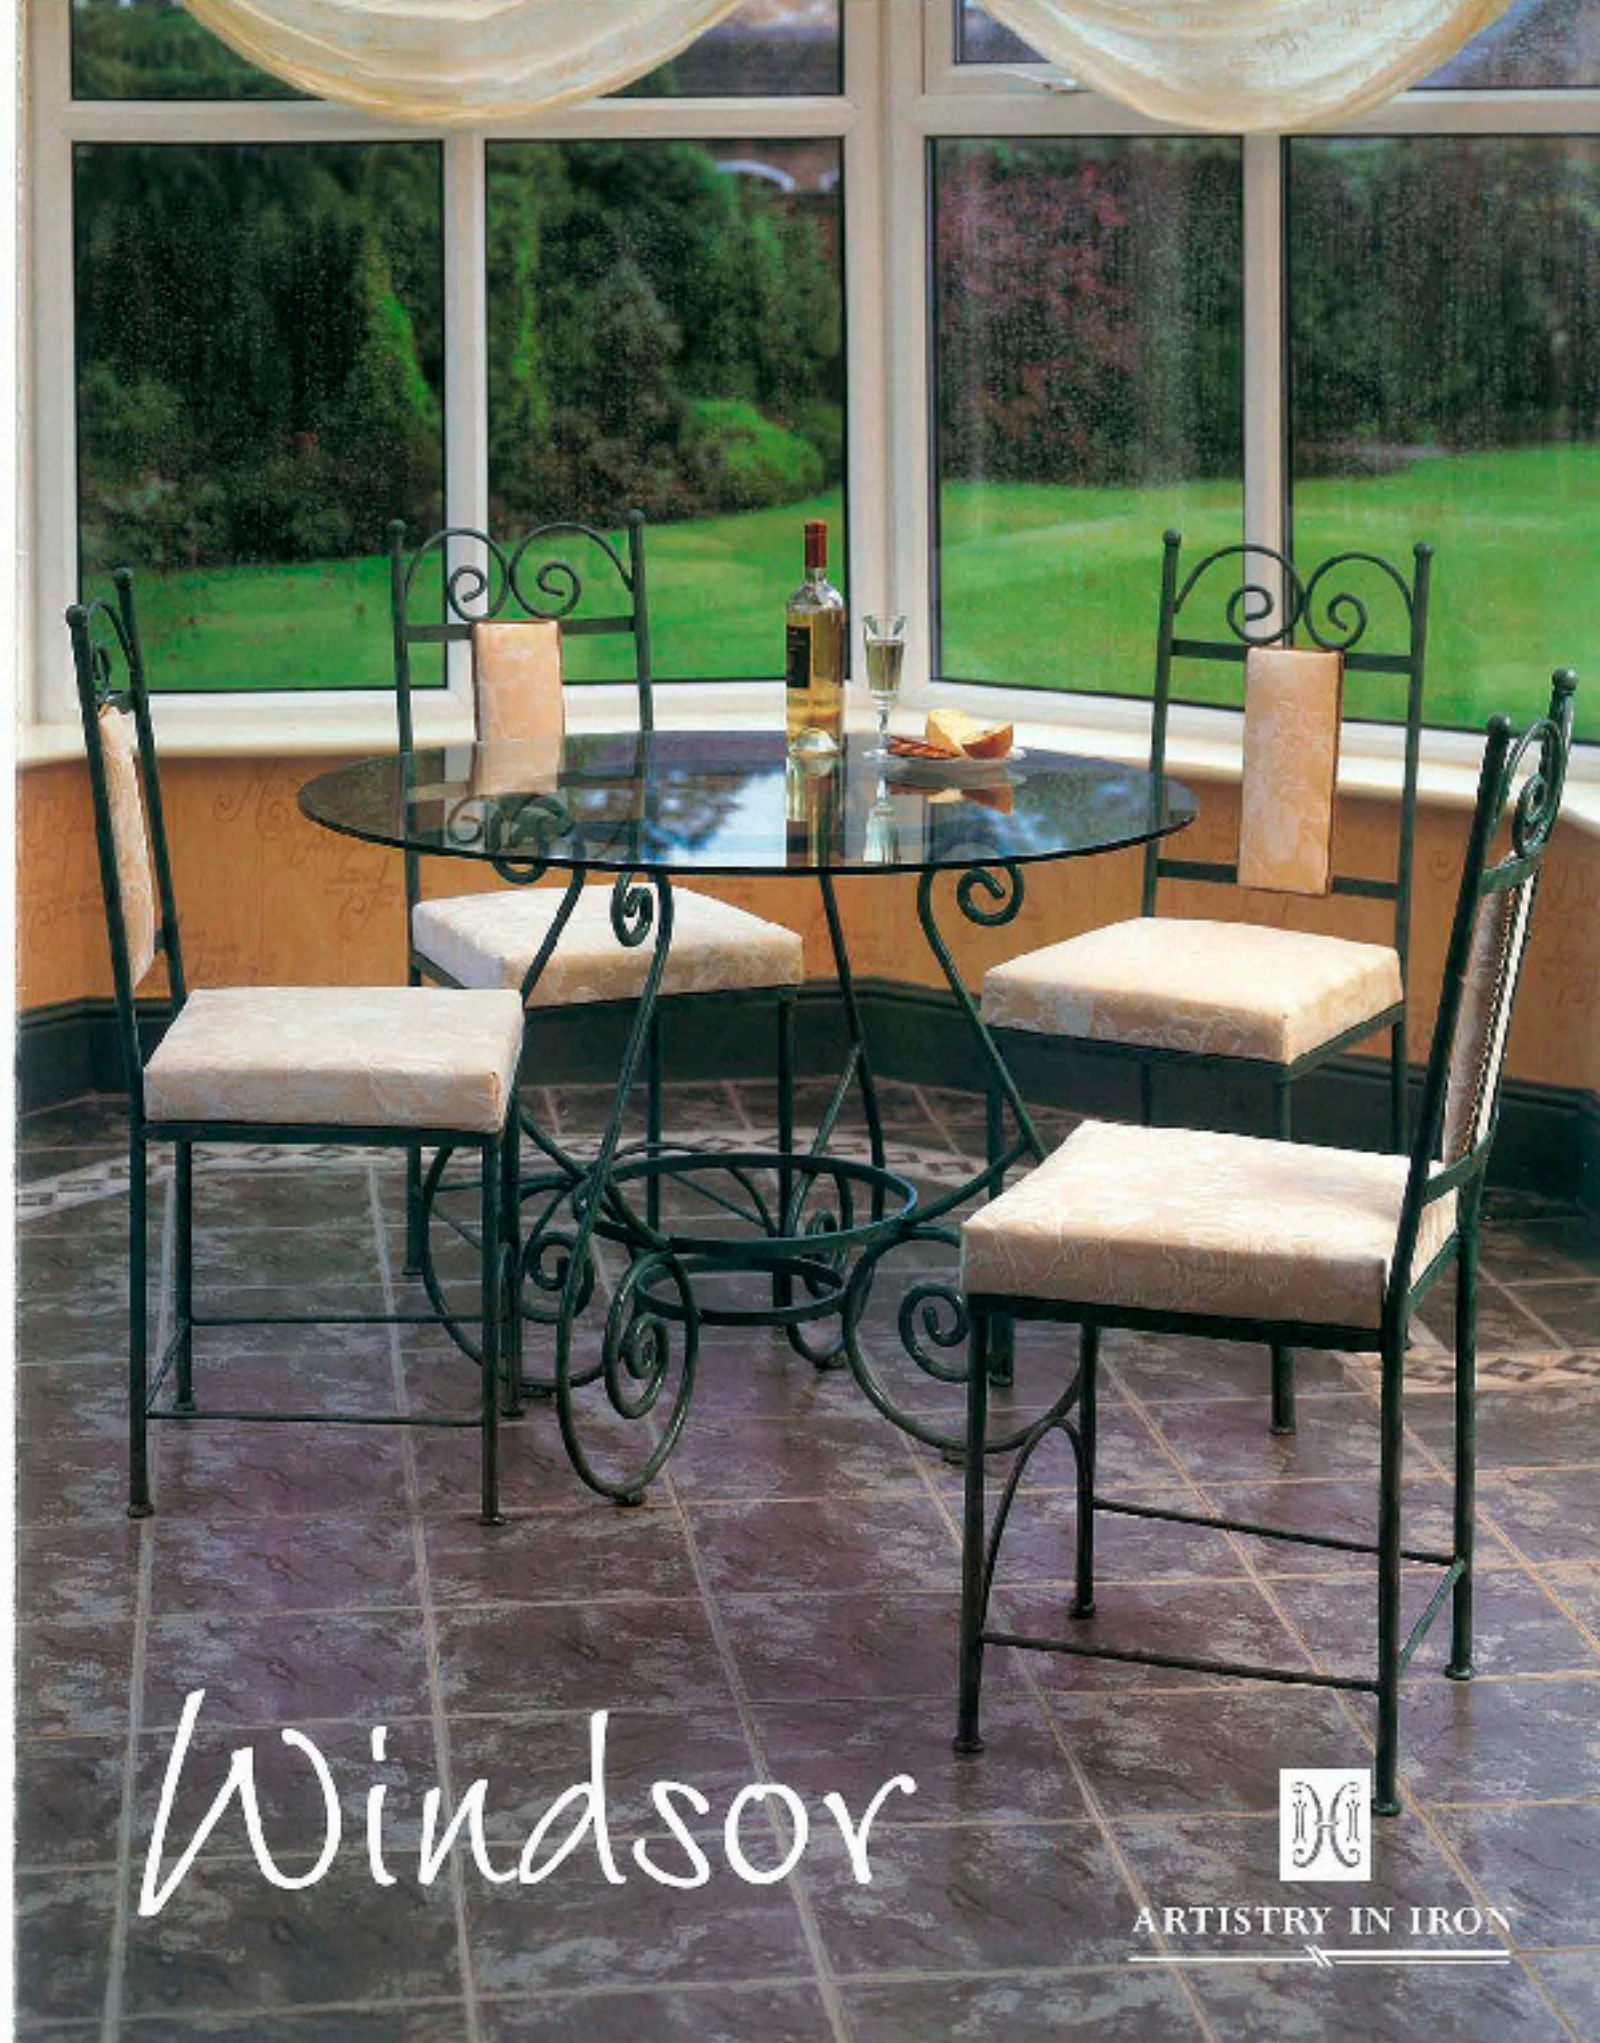

Windsor

ARTISTRY IN IRON