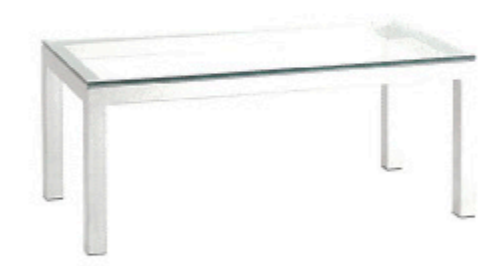

Dimensions

Item	Height (mm)	Length (mm)	Depth (mm)
Narrow Display Shelf	1850	500	330
Wide Display Shelf	1150	1000	330
Lamp Table	540	460	460
Console Table	760	900	330
Square Coffee Table	460	800	800
Rectangular Coffee Table	460	1100	550
Square Dining Table	770	800	800
Rectangular Dining Table	770	1400	840
Large Rectangular Dining Table	770	1800	900
Rectangular TV Unit	460	1100	550
Corner TV Unit	460	1100	550
Chair	1090	420	530
Portrait Mirror	1105	670	30
Landscape Mirror	800	975	30

Chair

Chair With Padded Back

Square Dining Table

Large Rectangular Dining Table

Rectangular Dining Table

Narrow Display Shelf

Wide Display Shelf

Landscape Mirror

Portrait Mirror

Console Table

Square Coffee Table

Rectangular Coffee Table

Lamp Table

Rectangular TV Unit

Corner TV Unit