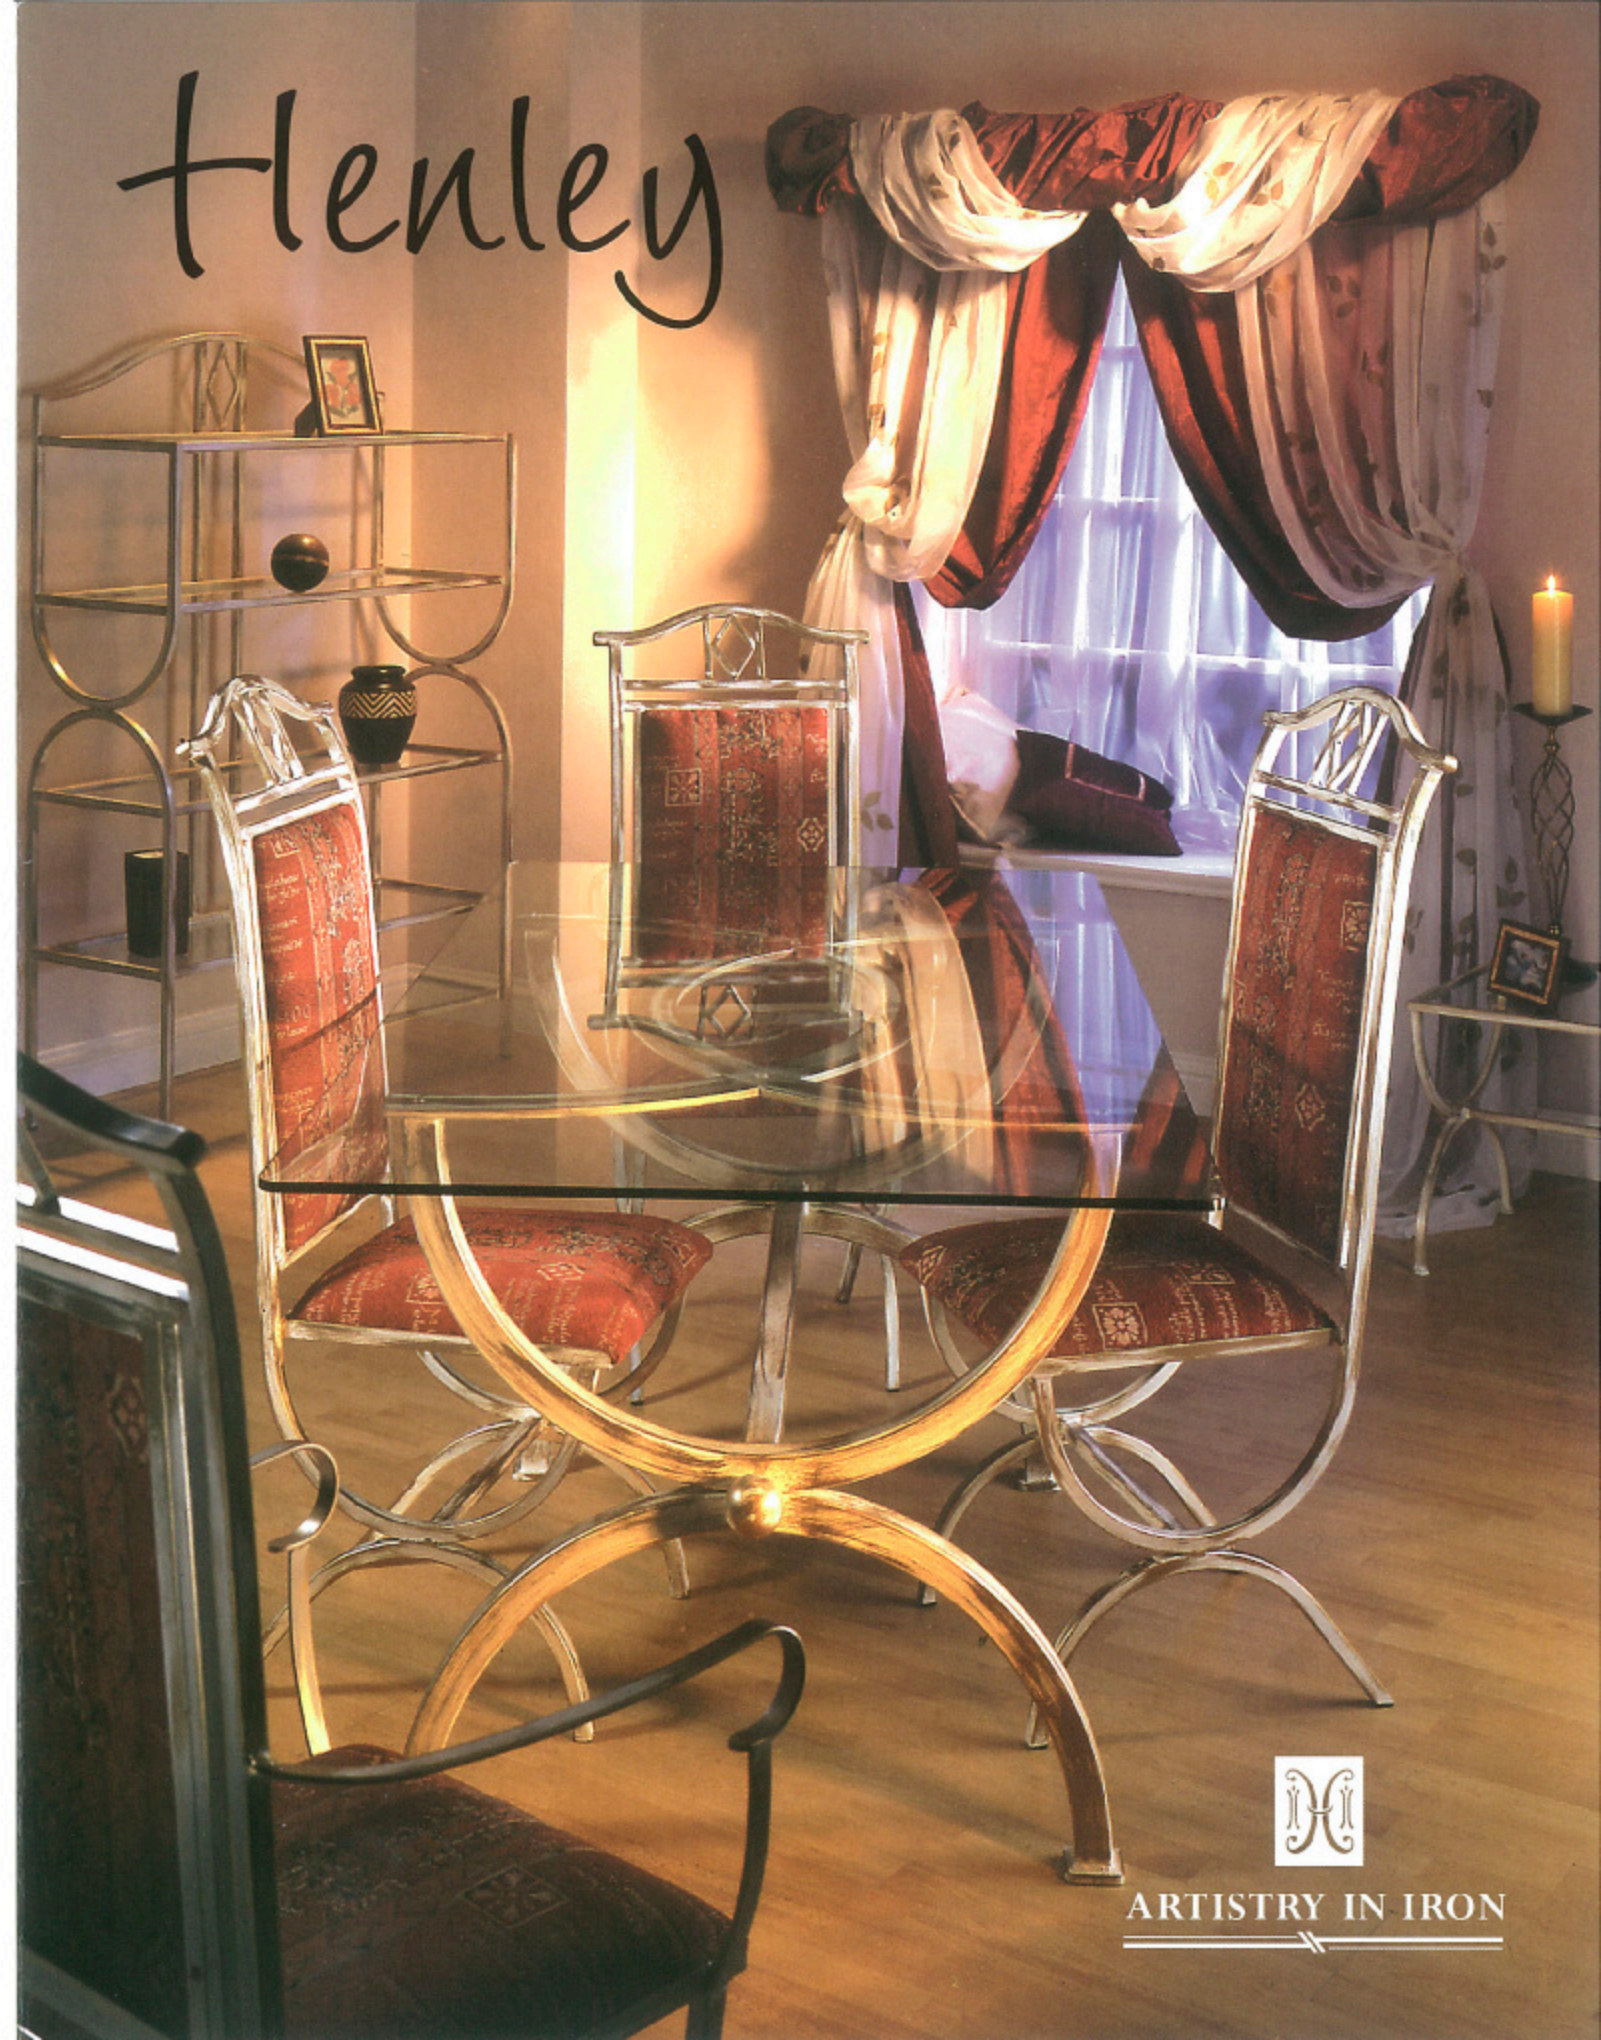

Henley

ARTISTRY IN IRON

Commercial Avenue
Stanley Green Trading Estate
Cheadle, Stockport
Cheshire SK8 6QH
Tel: 0161 482 8022
Fax: 0161 482 8023
E-mail: sales@artistryiniron.co.uk
www.artistryiniron.co.uk

ARTISTRY IN IRON